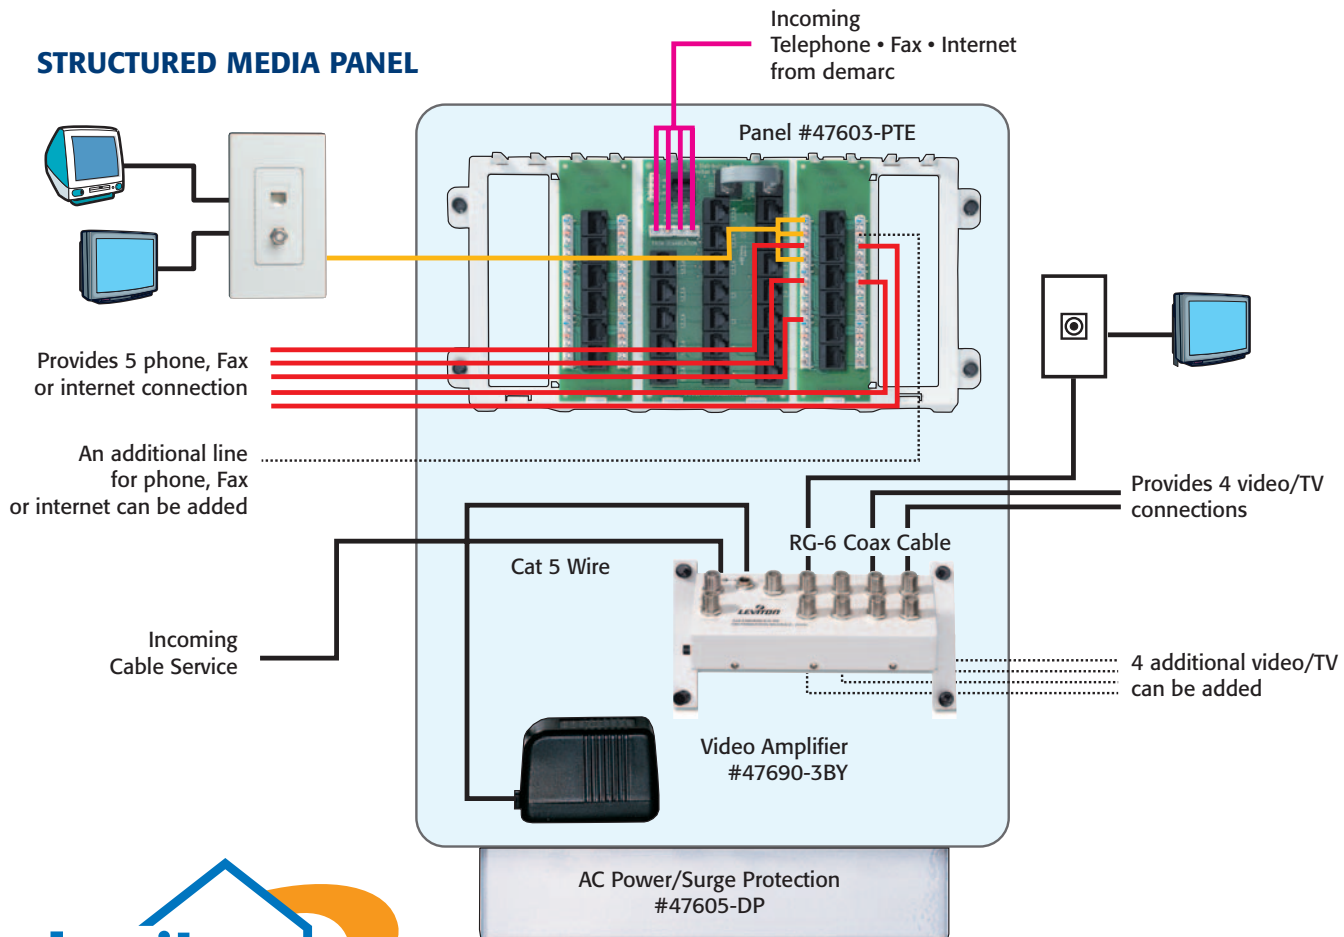

STRUCTURED MEDIA CENTER

2-Port designer-styled QuickPort wallplates with snap-in CAT 5 and F-connector modules

Quantity	Cat. No.	Description
1	47605-28W	28" Structured Media Center Enclosure
1	47603-PTE	12 Port Structured Media Panel
1	47690-3BY	3 x 8 Bi-Directional Video Amplifier
1	47605-DP	AC Power/Surge Module supplies power and surge protection
5	40850-B*	2-Port QuickPort Decora Plus Wallplate Insert
5	80401*	Decora Wallplate
5	5G180-R*5	QuickPort CAT 5e Jack
5	41084-B*F	QuickPort F-Connector

* Color Choices: Ivory (I), White (W), and Almond (A)

Structured Media™ Home Entertainment Package

Typical Installation

This installation example includes a single line phone system. Three additional phone lines may be added if needed.

Room/Service	Cable Home Run	Service Connection
Incoming Telephone	CAT 5e	Telephone Company Box
Incoming Cable TV	RG-6	Cable Company Box
Home Office Phone/FAX/PC	CAT 5e	CAT 5e Jack
Home Office TV	RG-6	F Connector
Kitchen Phone/FAX/PC	CAT 5e	CAT 5e Jack
Kitchen TV	RG-6	F Connector
Bedroom #1 Phone/FAX/PC	CAT 5e	CAT 5e Jack
Bedroom #1 TV	RG-6	F Connector
Bedroom #2 Phone/FAX/PC	CAT 5e	CAT 5e Jack
Bedroom #2 TV	RG-6	F Connector
Family Room Phone/FAX/PC	CAT 5e	CAT 5e Jack
Family Room TV	RG-6	F Connector

Notes:

1. Structured Media Center should be located near 120V AC outlet and grounded with solid 14 AWG wire
2. Additional TV and Telephone connections can be added using other available modules

For additional information on Leviton Integrated Networks, visit Leviton's website at www.leviton.com/lin or contact Leviton at 800-323-8920