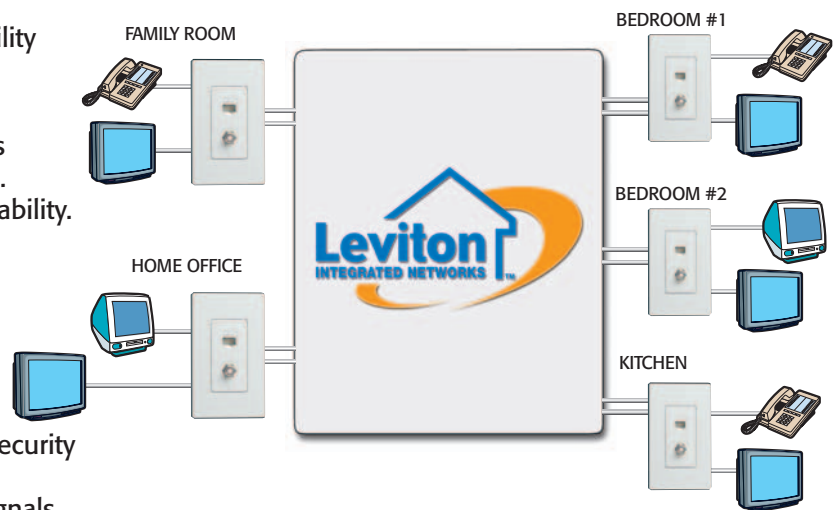

- **12 Port Structured Media (PTE) Panel**

Provides multi-line fax/phone/ internet access for up to four (4) phone lines to 19 locations,. (Provides security system override dialing capability. Activation is optional.)

- **AC Power/Surge Module**

Supplies power and surge protection to your distribution modules

- **Room Outlets**

Home Entertainment Package Components

If more room outlets are needed, please contact your builder or contractor for additional information.

STRUCTURED MEDIA CENTER

2-Port designer-styled QuickPort wallplates with snap-in CAT 5 and F-connector modules

Quantity	Cat. No.	Description
1	47605-28W	28" Structured Media Center Enclosure
1	47603-PTE	12 Port Structured Media Panel
1	47690-3BY	3 x 8 Bi-Directional Video Amplifier
1	47605-DP	AC Power/Surge Module supplies power and surge protection
5	40850-B*	2-Port QuickPort Decora Plus Wallplate Insert
5	80401*	Decora Wallplate
5	5G180-R*5	QuickPort CAT 5e Jack
5	41084-B*F	QuickPort F-Connector

* Color Choices: Ivory (I), White (W), and Almond (A)

Structured Media™ Home Entertainment Package

Typical Installation

This installation example includes a single line phone system. Three additional phone lines may be added if needed.